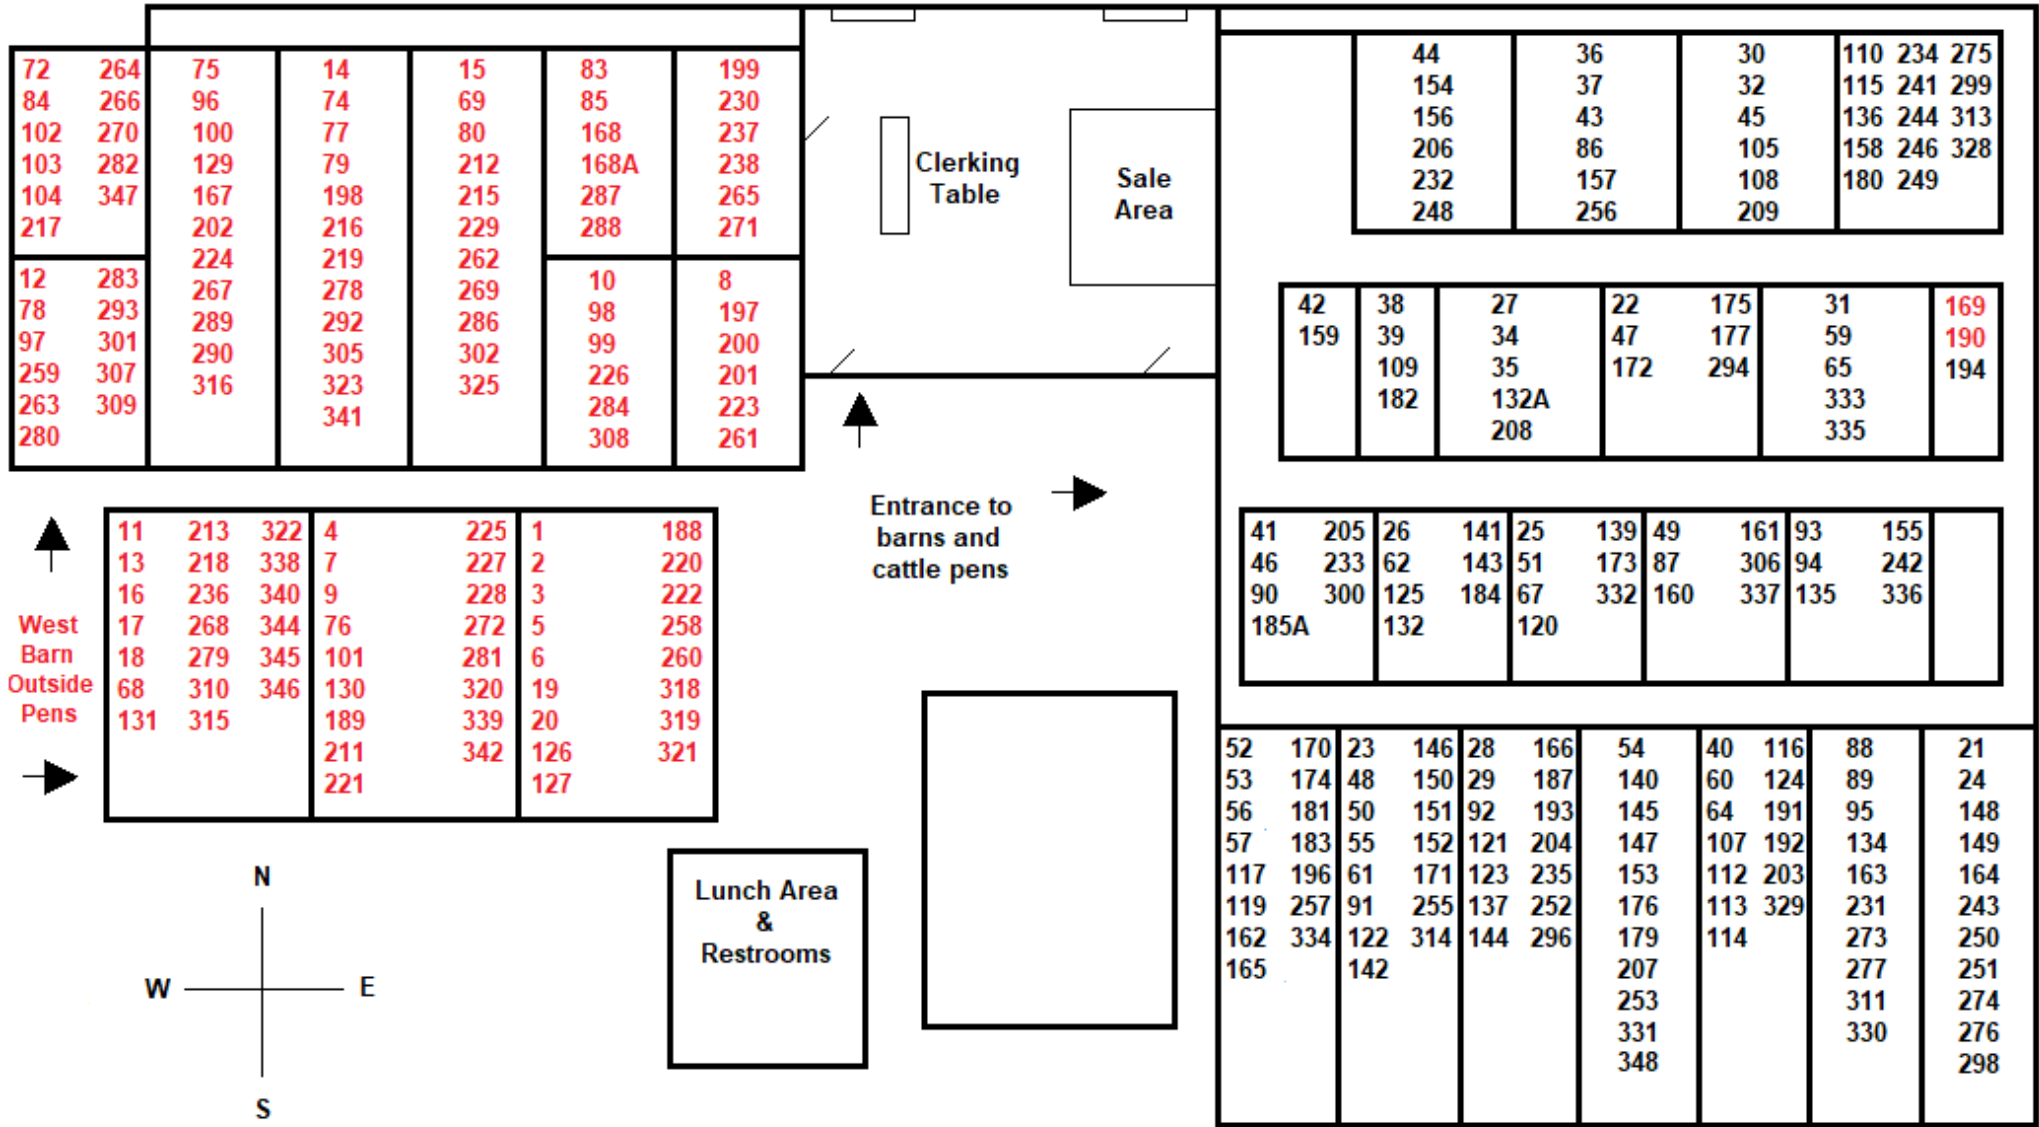

Baldrige Bros. 2019 Bull Sale Penning Map

Saturday, January 26, 2019

Red – Yearling Bulls

Black – Coming 2 Year Old Bulls